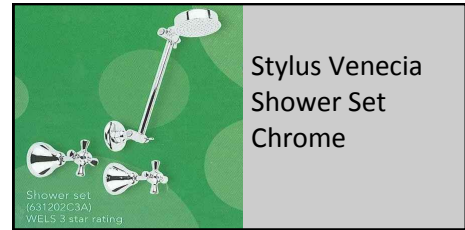

Park Homes Standard Specifications

Hera Chrome 600mm Single Rail

Fiesta Basin Mixer Cast Chrome

Stylus Venecia Shower Set Chrome

3 In 1 Heat, Light & Fan

Stylus Venecia Sink Mixer Chrome

Seville 900 x 900 square plain wall shower system

Dux 160 Litre Hot Water Cylinder (Supplied ONLY)

45 litre S/S Trough-Metal Cabinet

Radiant R125 1 1/2 Bowl Sink

Stylus Symphony Connector Toilet Suite

Marbletrend Chelsea 900mm vanity unit

Hera Chrome toilet roll holder

Chef 540mm Electric Upright range

600mm S/S Canopy Rangehood

Marbletrend 1675mm Acrylic Bath

Stylus Venecia Wall Tap Assemblies

Initials.....Date.....

The above products form part of the contract once signed off on. Bath & bath tap ware applicable only plans that incorporate such items only. Shower has plain walls only. Park Homes reserves the right to update specifications with equivalent items (the client will be notified). 08/09/10 Park Homes 1102 Cambridge Rd, Cambridge Tas 7010 Mornington Park Homes P/L ABN 11 050 205 591 T (03)62 14 8888 F (03)6214 8850 E sales@parkhomes.com.au