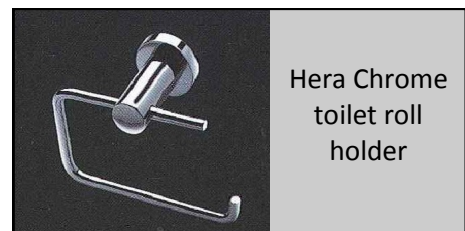

Park Homes Standard Specifications

Hera Chrome 600mm Single Rail

Fiesta Basin Mixer Cast Chrome

Stylus Venecia Shower Set Chrome

3 In 1 Heat, Light & Fan

Stylus Venecia Sink Mixer Chrome

Seville 900 x 900 square plain wall shower system

Dux 160 Litre Hot Water Cylinder (Supplied ONLY)

45 litre S/S Trough-Metal Cabinet

Radiant R125 1 1/2 Bowl Sink

Stylus Symphony Connector Toilet Suite

Marbletrend Chelsea 900mm vanity unit

Hera Chrome toilet roll holder

Chef 540mm Electric Upright range

600mm S/S Canopy Rangehood

Marbletrend 1675mm Acrylic Bath

Stylus Venecia Wall Tap Assemblies

Initials.....Date.....

The above products form part of the contract once signed off on. Bath & bath tap ware applicable only plans that incorporate such items only. Shower has plain walls only. Park Homes reserves the right to update specifications with equivalent items (the client will be notified). 08/09/10 Park Homes 1102 Cambridge Rd, Cambridge Tas 7010 Mornington Park Homes P/L ABN 11 050 205 591 T (03)62 14 8888 F (03)6214 8850 E sales@parkhomes.com.au