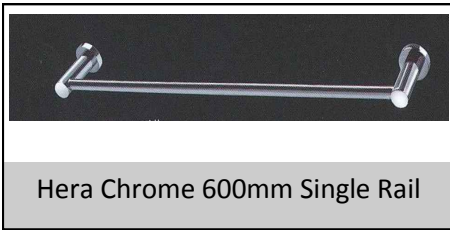

Park Homes Standard Specifications

Hera Chrome 600mm Single Rail

Fiesta Basin Mixer Cast Chrome

Stylus Venecia Shower Set Chrome

3 In 1 Heat, Light & Fan

Stylus Venecia Sink Mixer Chrome

Seville 900 x 900 square plain wall shower system

Dux 160 Litre Hot Water Cylinder (Supplied ONLY)

45 litre S/S Trough-Metal Cabinet

Radiant R125 1 1/2 Bowl Sink

Stylus Symphony Connector Toilet Suite

Marbletrend Chelsea 900mm vanity unit

Hera Chrome toilet roll holder

Chef 540mm Electric Upright range

600mm S/S Canopy Rangehood

Marbletrend 1675mm Acrylic Bath

Stylus Venecia Wall Tap Assemblies

Initials.....Date.....

The above products form part of the contract once signed off on. Bath & bath tap ware applicable only plans that incorporate such items only. Shower has plain walls only. Park Homes reserves the right to update specifications with equivalent items (the client will be notified). 08/09/10 Park Homes 1102 Cambridge Rd, Cambridge Tas 7010 Mornington Park Homes P/L ABN 11 050 205 591 T (03)62 14 8888 F (03)6214 8850 E sales@parkhomes.com.au