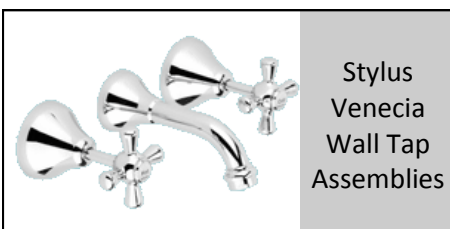

Park Homes Standard Specifications

Hera Chrome 600mm Single Rail

Fiesta Basin Mixer Cast Chrome

Stylus Venecia Shower Set Chrome

3 In 1 Heat, Light & Fan

Stylus Venecia Sink Mixer Chrome

Seville 900 x 900 square plain wall shower system

Dux 160 Litre Hot Water Cylinder (Supplied ONLY)

45 litre S/S Trough-Metal Cabinet

Radiant R125 1 1/2 Bowl Sink

Stylus Symphony Connector Toilet Suite

Marbletrend Chelsea 900mm vanity unit

Hera Chrome toilet roll holder

Chef 540mm Electric Upright range

600mm S/S Canopy Rangehood

Marbletrend 1675mm Acrylic Bath

Stylus Venecia Wall Tap Assemblies

Initials.....Date.....

The above products form part of the contract once signed off on. Bath & bath tap ware applicable only plans that incorporate such items only. Shower has plain walls only. Park Homes reserves the right to update specifications with equivalent items (the client will be notified). 08/09/10 Park Homes 1102 Cambridge Rd, Cambridge Tas 7010 Mornington Park Homes P/L ABN 11 050 205 591 T (03)62 14 8888 F (03)6214 8850 E sales@parkhomes.com.au