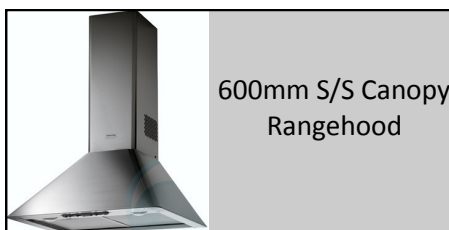

Park Homes Standard Specifications

Hera Chrome 600mm Single Rail

Fiesta Basin Mixer Cast Chrome

Stylus Venecia Shower Set Chrome

3 In 1 Heat, Light & Fan

Stylus Venecia Sink Mixer Chrome

Seville 900 x 900 square plain wall shower system

Dux 160 Litre Hot Water Cylinder (Supplied ONLY)

45 litre S/S Trough-Metal Cabinet

Radiant R125 1 1/2 Bowl Sink

Stylus Symphony Connector Toilet Suite

Marbletrend Chelsea 900mm vanity unit

Hera Chrome toilet roll holder

Chef 540mm Electric Upright range

600mm S/S Canopy Rangehood

Marbletrend 1675mm Acrylic Bath

Stylus Venecia Wall Tap Assemblies

Initials.....Date.....

The above products form part of the contract once signed off on. Bath & bath tap ware applicable only plans that incorporate such items only. Shower has plain walls only. Park Homes reserves the right to update specifications with equivalent items (the client will be notified). 08/09/10 Park Homes 1102 Cambridge Rd, Cambridge Tas 7010 Mornington Park Homes P/L ABN 11 050 205 591 T (03)62 14 8888 F (03)6214 8850 E sales@parkhomes.com.au